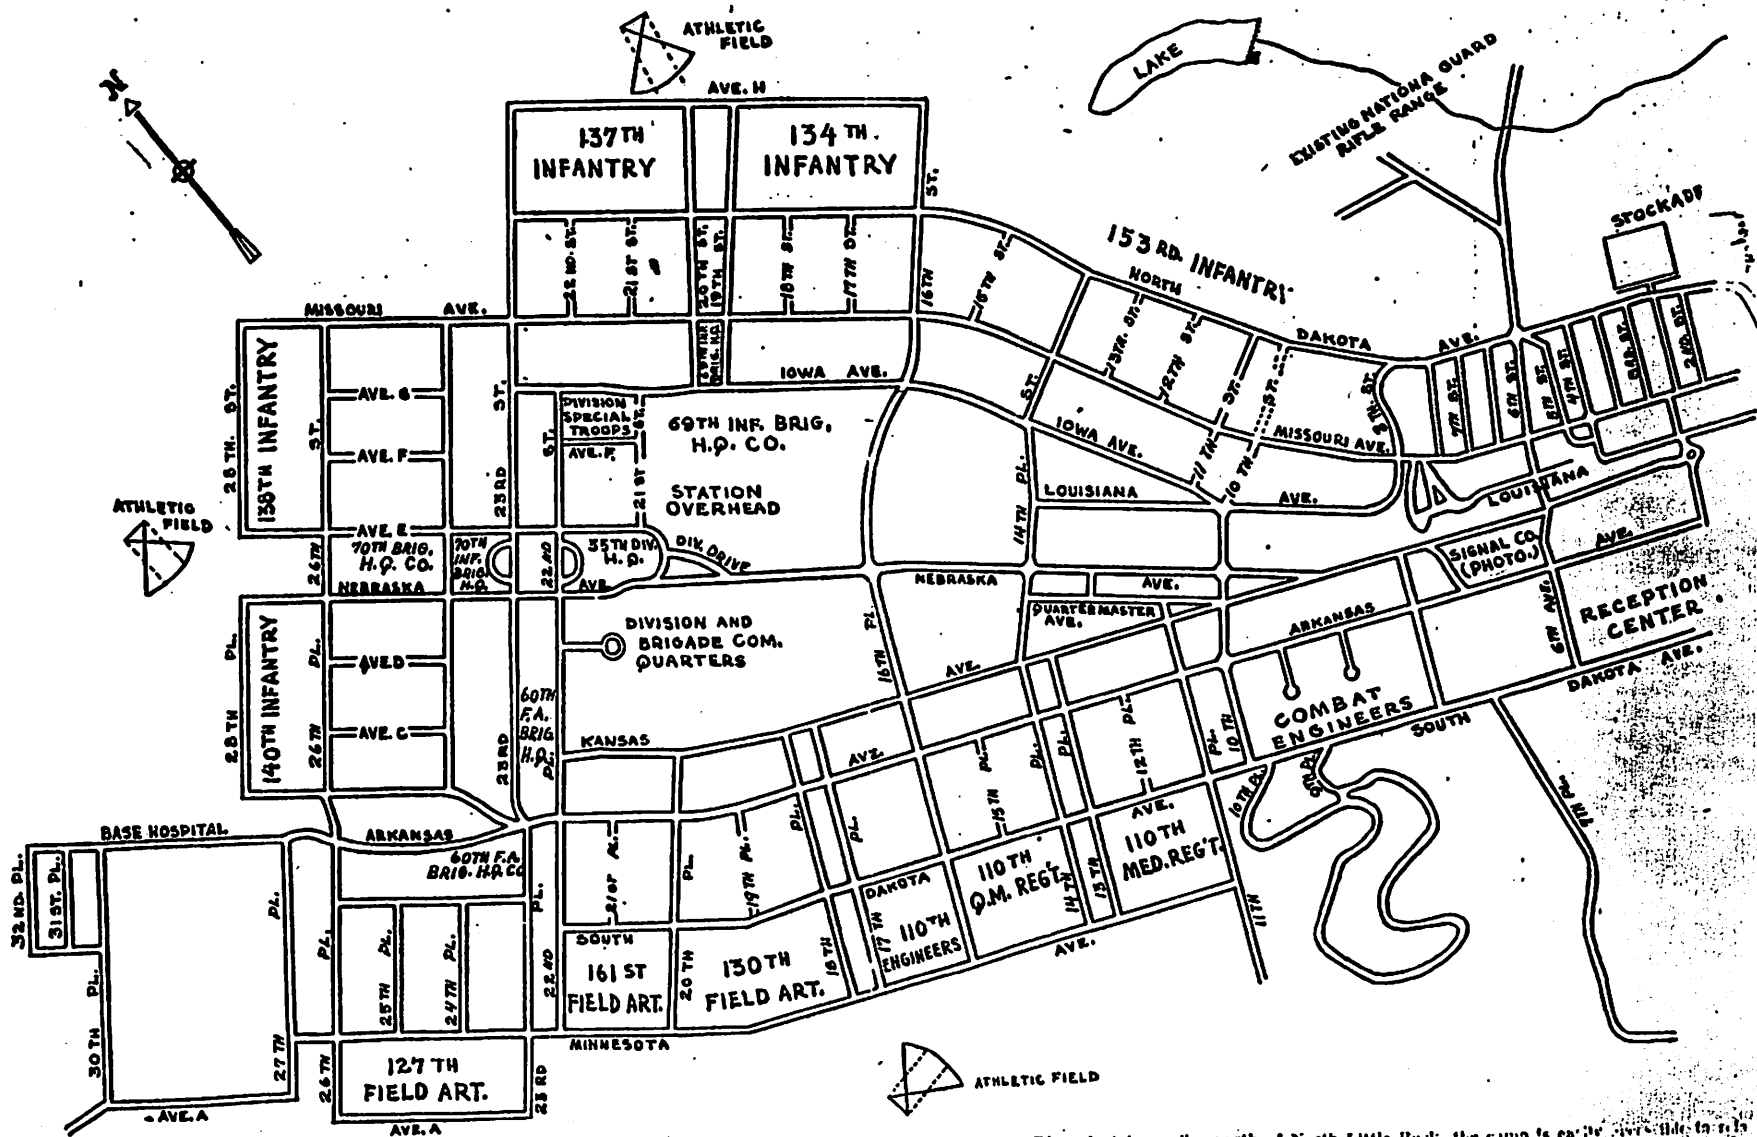

Where the Kansas National Guard Will Live in Arkansas

The complete plat of Camp Joseph T. Robinson at Little Rock, Ark., is shown above. Located on the Arkansas River just two miles north of North Little Rock, the camp is easily accessible to the highway. The site is a horseshoe and in this plat the location of each regiment can be found, in addition to the location of the various units.